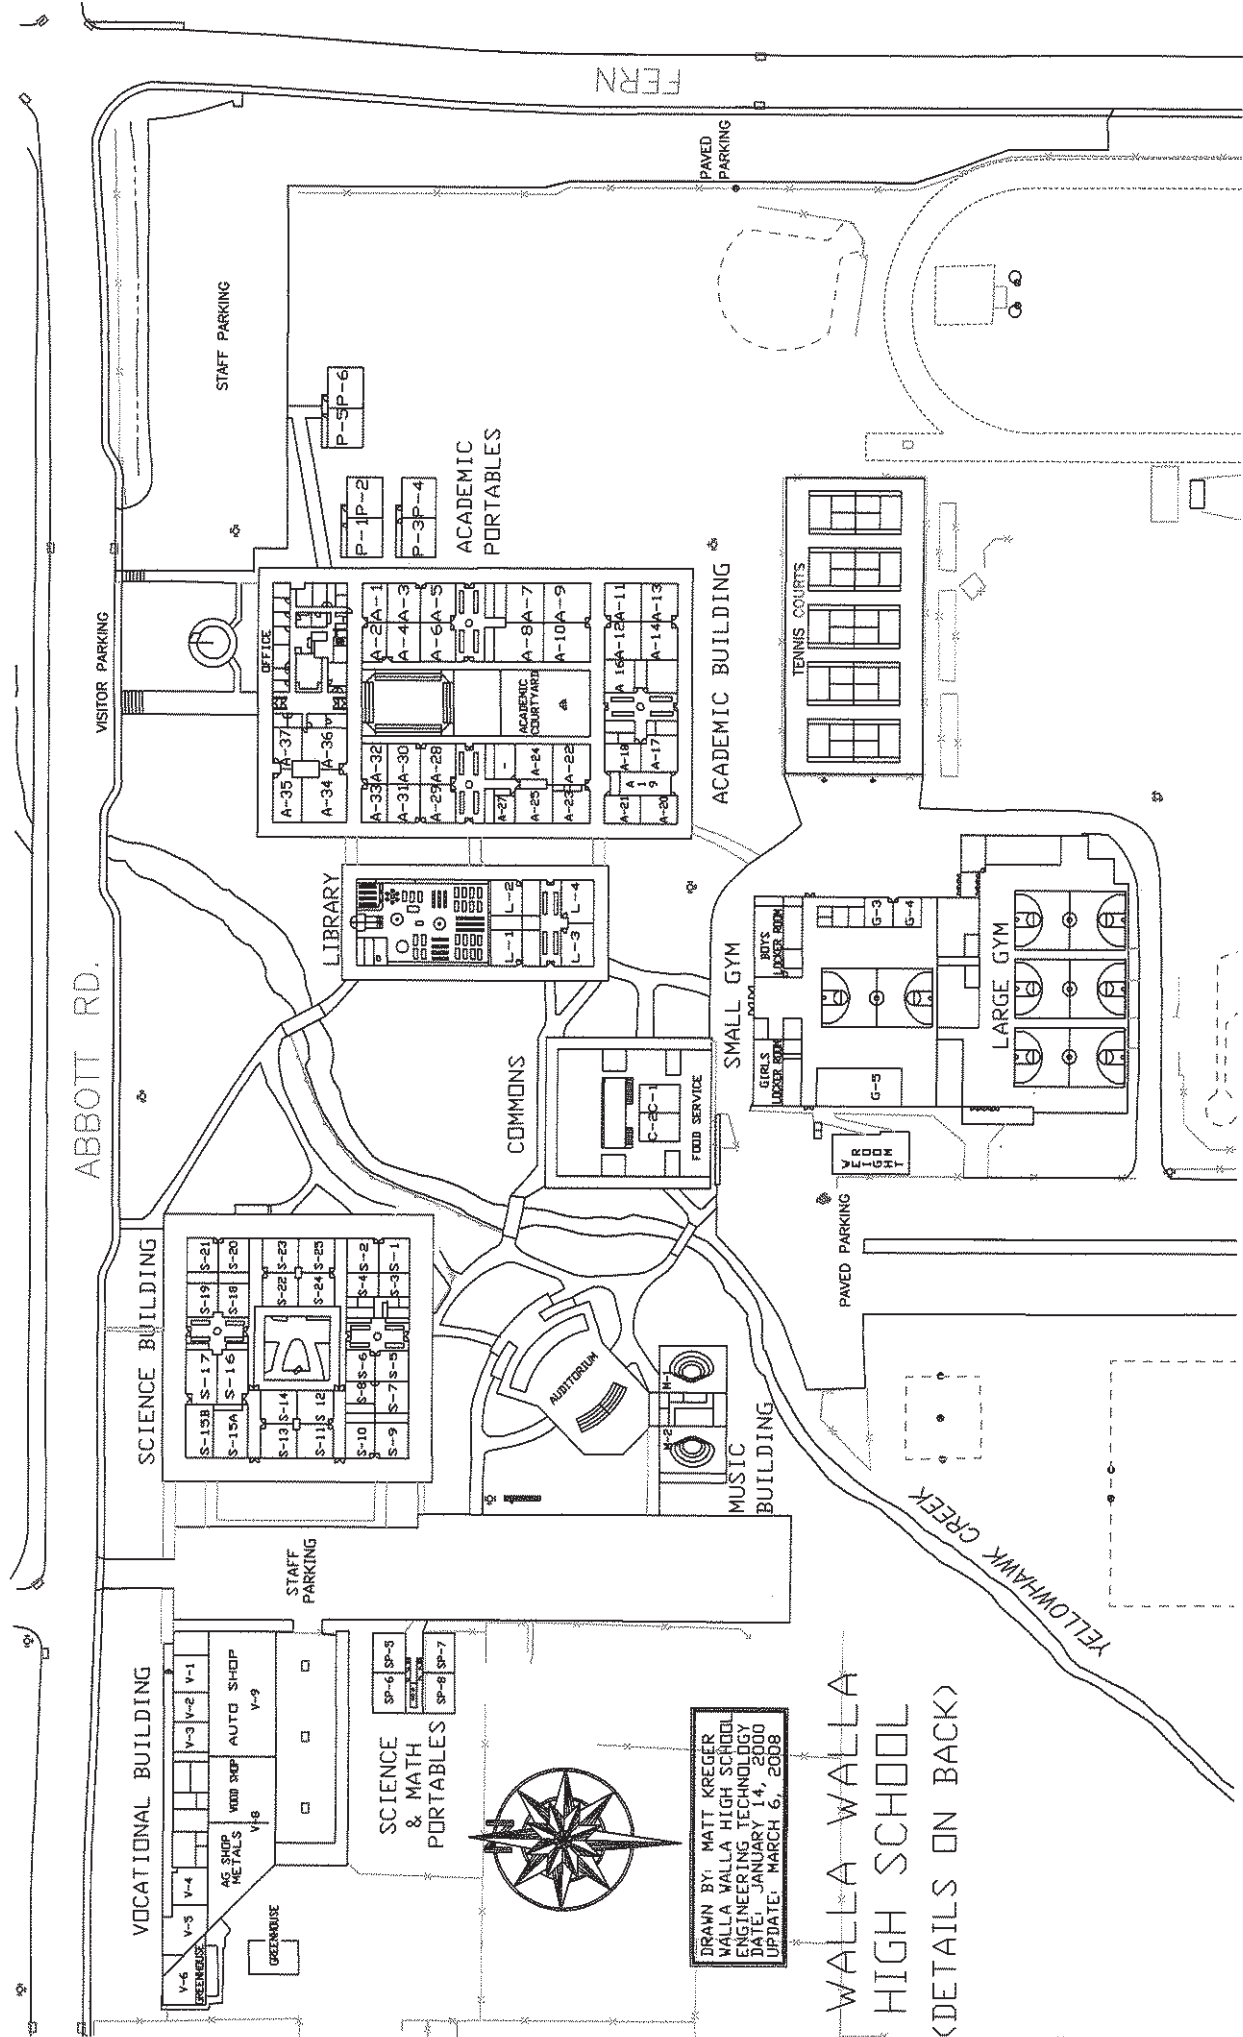

ABBOTT RD.

FERN

DRAWN BY: MATT KREGER
 WALLA WALLA HIGH SCHOOL
 ENGINEERING TECHNOLOGY
 DATE: JANUARY 14, 2000
 UPDATE: MARCH 6, 2008

WALLA WALLA
 HIGH SCHOOL
 (DETAILS ON BACK)